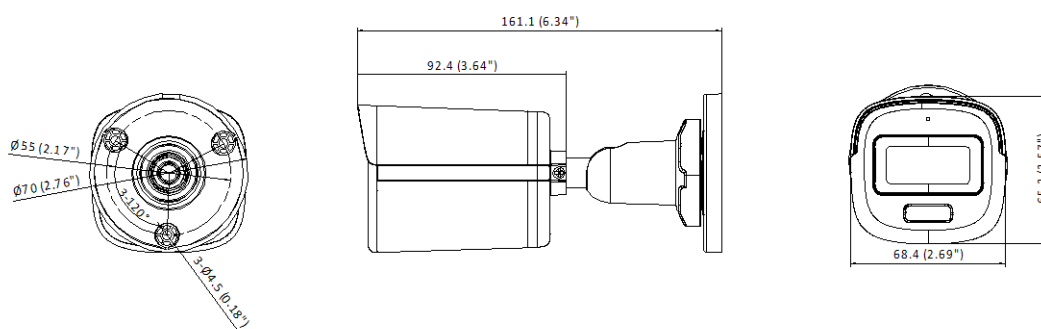

## ▪ Specification

Camera	
Image Sensor	2 MP CMOS
Max. Resolution	1920 (H) × 1080 (V)
Min. Illumination	0.001 Lux @ (F1.0, AGC ON), 0 Lux with white light
Shutter Time	PAL: 1/25 s to 1/50,000 s; NTSC: 1/30 s to 1/50,000 s
Day & Night	ICR
Angle Adjustment	Pan: 0° to 360°, Tilt: 0° to 90°, Rotate: 0° to 360°
Signal System	PAL/NTSC
Lens	
Lens Type	2.8 mm and 3.6 mm fixed focal lens
Focal Length & FOV	2.8 mm, horizontal FOV: 105°, vertical FOV: 56°, diagonal FOV: 126° 3.6 mm, horizontal FOV: 84°, vertical FOV: 46°, diagonal FOV: 98°
Lens Mount	M12
Illuminator	
Supplement Light Type	IR, White Light
Smart Supplement Light	Yes
Supplement Light Range	IR: Up to 20 m, White Light: Up to 20 m
Image	
Image Parameters Switch	STD/HIGH-SAT/HIGHLIGHT
Image Settings	Brightness, Sharpness, Anti-banding, AGC
Frame Rate	TVI: 1080p @25 fps/30 fps CVI: 1080p @25 fps/30 fps AHD: 1080p @25 fps/30 fps CVBS: PAL/NTSC
Day/Night Mode	Auto/Color/BW (Black and White)
Wide Dynamic Range (WDR)	Digital WDR
Noise Reduction	3D DNR/2D DNR
Image Enhancement	DWDR, BLC, HLC, Global
White Balance	Auto, Manual
Interface	
Video Output	Switchable TVI/AHD/CVI/CVBS
General	
Material	Plastic
Power	12 VDC ± 25%, max. 2.9 W, *You are recommended to use one power adapter to supply the power for one camera.
Dimension	161.1 mm × 68.4 mm × 65.2 mm (6.34" × 2.69" × 2.57")
Weight	Approx. 235 g (0.52 lb.)
Operating Condition	-40 °C to 60 °C (-40 °F to 140 °F). Humidity 90% or less (non-condensing)
Communication	HIKVISION-C
Language	English

**Approval**

Protection	IP67
------------	------

▪ **Available Model**

DS-2CE10DF0T-LPFS(2.8mm)

DS-2CE10DF0T-LPFS(3.6mm)

▪ **Dimension**

Unit:mm (inch)

▪ **Accessory**

▪ **Optional**

DS-2280ZJ Wall Mount	DS-1280ZJ-XS Junction Box
	

**Headquarters**

No.555 Qianmo Road, Binjiang District,  
Hangzhou 310051, China  
T +86-571-8807-5998  
www.hikvision.com

Follow us on social media to get the latest product and solution information.