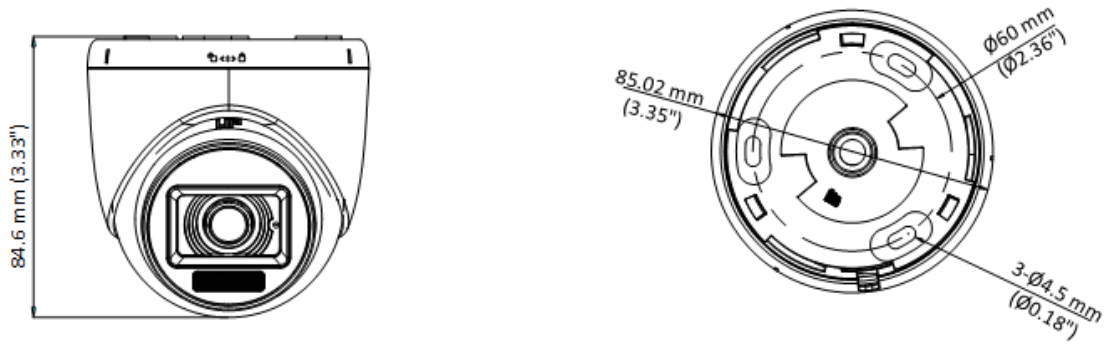

▪ Specification

Camera	
Image Sensor	3K CMOS
Max. Resolution	2960 (H) × 1665 (V)
Min. Illumination	0.01 Lux @ (F1.6, AGC ON), 0 Lux with IR
Shutter Time	PAL: 1/25 s to 1/50, 000 s; NTSC: 1/30 s to 1/50, 000 s
Day & Night	ICR
Angle Adjustment	Pan: 0 to 360°, Tilt: 0 to 75°, Rotation: 0 to 360°
Signal System	PAL/NTSC
Lens	
Lens Type	2.8 mm and 3.6 mm fixed focal lens
Focal Length & FOV	2.8 mm, horizontal FOV: 104.9°, vertical FOV: 67.3°, diagonal FOV: 129.8° 3.6 mm, horizontal FOV: 81.3°, vertical FOV: 50.7°, diagonal FOV: 102.4°
Lens Mount	M12
Illuminator	
Supplement Light Type	White Light, IR
Supplement Light Range	IR : Up to 20 m White Light : Up to 20 m
Image	
Image Settings	Brightness, Sharpness, Smart IR
Frame Rate	TVI: 3K@20 fps, 4 MP@25 fps/30 fps, 1080p@25 fps/30 fps AHD: 5 MP@20 fps, 4 MP@25 fps/30 fps CVI: 4 MP@25 fps/30 fps CVBS: PAL/NTSC
Day/Night Mode	Auto/Color/BW (Black and White)
Wide Dynamic Range (WDR)	Digital WDR
Image Enhancement	DWDR/BLC/HLC/Global
White Balance	Auto/Manual
AGC	Yes
Interface	
Video Output	Switchable TVI/AHD/CVI/CVBS
Built-in Microphone	Yes
General	
Material	Plastic
Dimension	84.6 mm × Ø85.02 mm (3.33" × Ø3.35")
Weight	Approx. 160 g (0.35 lb.)
Operating Condition	-40 °C to 60 °C (-40 °F to 140 °F), humidity: 90% or less (non-condensation)
Communication	HIKVISION-C
Language	English
Power Supply	12 VDC ± 25% *You are recommended to use one power adapter to supply the power for one camera.
Consumption	Max. 2.9 W

▪ **Available Model**

DS-2CE76K0T-LPFS(2.8mm)

DS-2CE76K0T-LPFS(3.6mm)

▪ **Dimension**

▪ **Accessory**

▪ **Optional**

DS-1272ZJ-110-TRS Wall mount	DS-1275ZJ-SUS Vertical pole mount	DS-1276ZJ-SUS Corner mount	DS-1280ZJ-XS Junction box
			
			