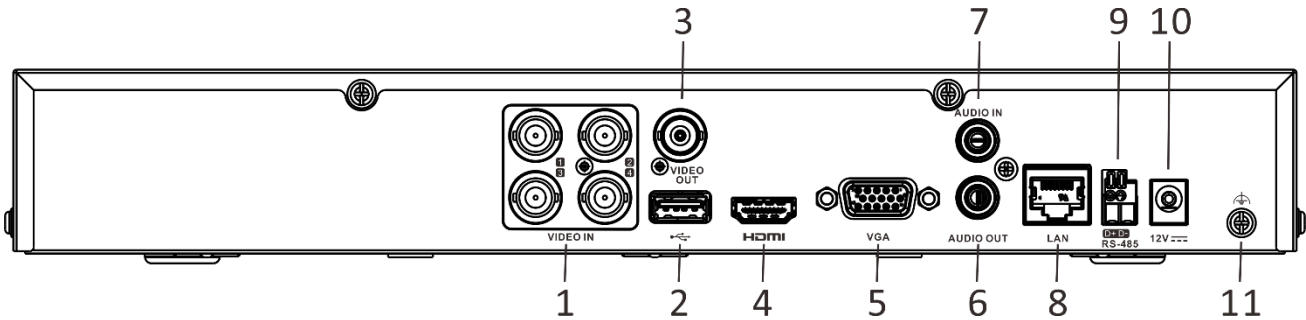

Physical Interface

No.	Description	No.	Description
1	Video and Coaxial Audio In	7	AUDIO IN, RCA Connector
2	USB Interface	8	LAN Network Interface
3	VIDEO OUT	9	RS-485 Serial Interface
4	HDMI Interface	10	12 VDC Power Input
5	VGA Interface	11	GND
6	AUDIO OUT, RCA Connector